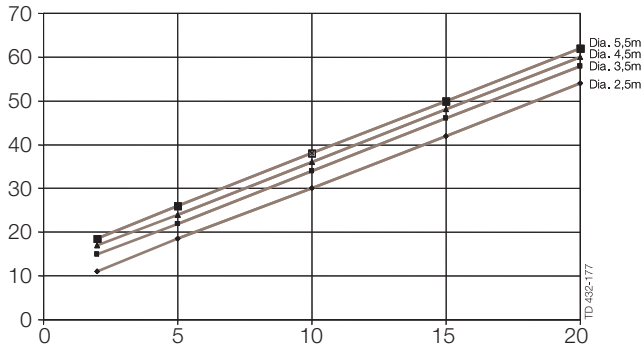

Sizing/selection and installation drawing are available in Alfa Laval CAS tool for Tank Cleaning Equipment.

Flow Rate Demand/Horizontal Tank