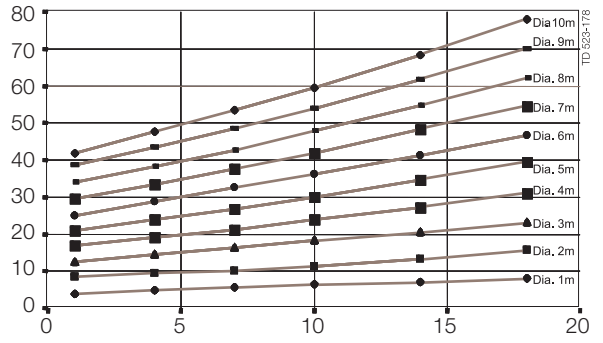

Flow Rate Demand/Vertical Tank