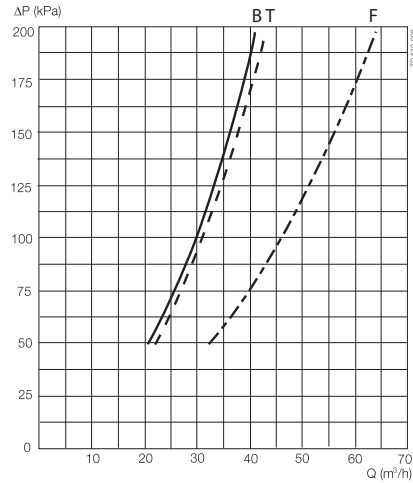

Size	(1")	(2")
A	2.28	3.05
B	0.69	0.89
US tube ID	1.01	2.03
ISO tube OD/ID/t	1.12/1.00/0.06	2.14/2.02/0.06
DIN tube OD/ID/t	1.28/1.12/0.08	2.14/2.06/0.04
Pipe range 1		
DIN tube OD/ID/t	1.35/1.16/0.09	2.26/2.10/0.08
Pipe range 2		
Weight, lb	0.44	0.66

Sizing/selection and installation drawing are available in Alfa Laval CAS tool for Tank Cleaning Equipment.

Flow Rate Demand/Horizontal Tank

Flow Rate Demand/Vertical Tank

Capacity diagrams - LKRK

Type LKRK 64 with 0.08 in. holes:
bottom drilled, top drilled, fully drilled