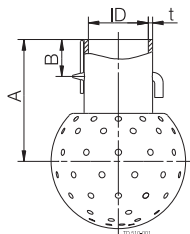

TECHNICAL DATA

Spray pattern for LKRK

The 2.52 inch spray ball is available with 0.08 inch holes.

The 3.70 inch spray ball is available with 0.08 inch or 0.12 inch holes.

(See capacity diagrams).

F-version

T-version

B-version

OD = Outside diameter

ID = Inside diameter

PHYSICAL DATA

Materials

Housing and sprayhead assembly: . . . 316L (UNS S31603)

Finish: Bright

Size	(1")	(2")
A	2.28	3.05
B	0.69	0.89
US tube ID	1.01	2.03
ISO tube OD/ID/t	1.12/1.00/0.06	2.14/2.02/0.06
DIN tube OD/ID/t	1.28/1.12/0.08	2.14/2.06/0.04
Pipe range 1		
DIN tube OD/ID/t	1.35/1.16/0.09	2.26/2.10/0.08
Pipe range 2		
Weight, lb	0.44	0.66

Type LKRK 94 with 0.12 in. holes, 2" (DN50) tube:
bottom drilled, top drilled, fully drilled

B = Bottom drilled
T = Top drilled
F = Fully drilled

Type LKRK 94 with 0.08 in. holes, 2" (DN50) tube:
bottom drilled, top drilled, fully drilled