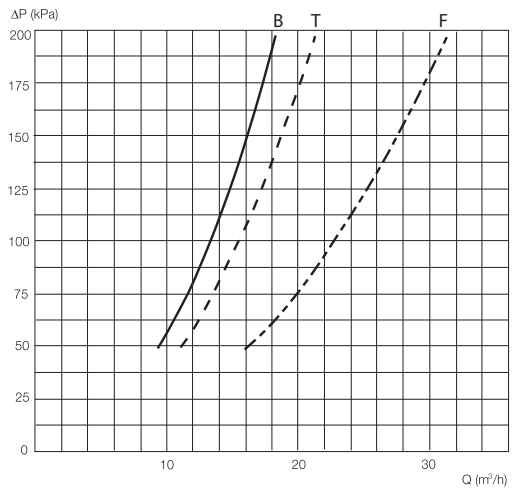

Size	(1")	(2")
A	2.28	3.05
B	0.69	0.89
US tube ID	1.01	2.03
ISO tube OD/ID/t	1.12/1.00/0.06	2.14/2.02/0.06
DIN tube OD/ID/t	1.28/1.12/0.08	2.14/2.06/0.04
Pipe range 1		
DIN tube OD/ID/t	1.35/1.16/0.09	2.26/2.10/0.08
Pipe range 2		
Weight, lb	0.44	0.66

Sizing/selection and installation drawing are available in Alfa Laval CAS tool for Tank Cleaning Equipment.

Flow Rate Demand/Horizontal Tank

Flow Rate Demand/Vertical Tank

Capacity diagrams - LKRK

Type LKRK 64 with 0.08 in. holes:
bottom drilled, top drilled, fully drilled

Type LKRK 94 with 0.12 in. holes, 2" (DN50) tube:
bottom drilled, top drilled, fully drilled

B = Bottom drilled
T = Top drilled
F = Fully drilled

Type LKRK 94 with 0.08 in. holes, 2" (DN50) tube:
bottom drilled, top drilled, fully drilled