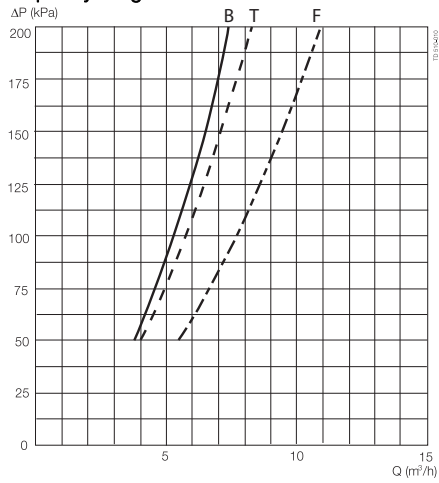

Size	(1")	(2")
A	2.28	3.05
B	0.69	0.89
US tube ID	1.01	2.03
ISO tube OD/ID/t	1.12/1.00/0.06	2.14/2.02/0.06
DIN tube OD/ID/t	1.28/1.12/0.08	2.14/2.06/0.04
Pipe range 1		
DIN tube OD/ID/t	1.35/1.16/0.09	2.26/2.10/0.08
Pipe range 2		
Weight, lb	0.44	0.66

Sizing/selection and installation drawing are available in Alfa Laval CAS tool for Tank Cleaning Equipment.

Flow Rate Demand/Horizontal Tank

Flow Rate Demand/Vertical Tank

Capacity diagrams - LKRK

Type LKRK 64 with 0.08 in. holes:
bottom drilled, top drilled, fully drilled